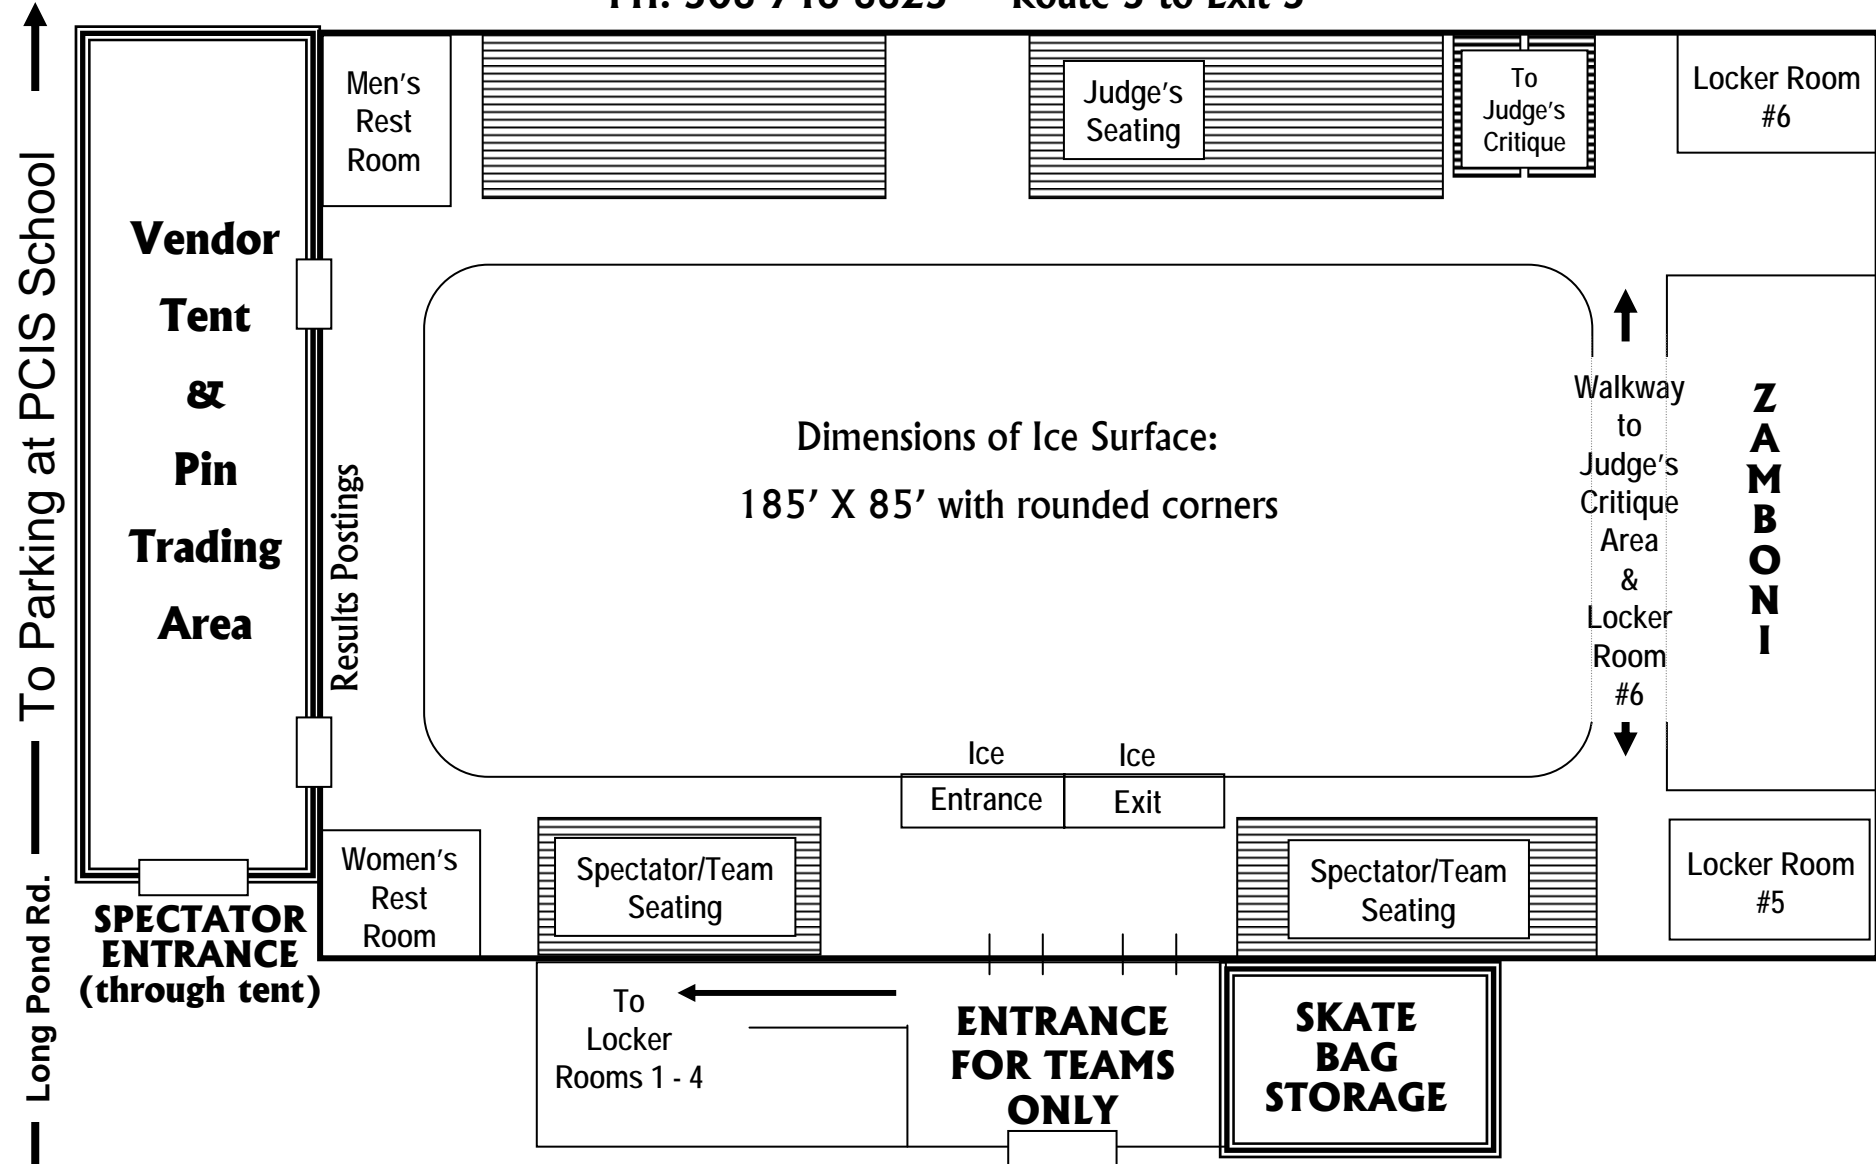

Thanksgiving Classic – John Armstrong Memorial Arena – 103 Long Pond Rd – Plymouth, MA
PH: 508-746-8825 - Route 3 to Exit 5

Free Parking

- ★ Armstrong Arena parking available for officials/buses and team drop off ONLY
- ★ General Public Parking adjacent to arena (next driveway) at school (PCIS at 117 Long Pond Rd)